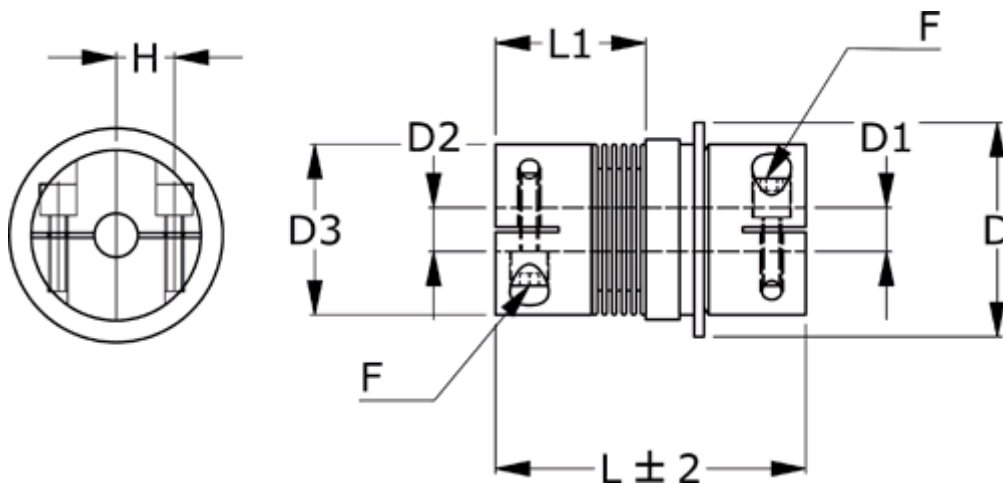

Article number: 335011501251838D1

Description: Safety coupling BKK 150 multiposition
Length 125 mm, bore 18/38 mm, TKn max 130 NM

Measures

D = 94

D1 = 38

D2 = 18

D3 = 82.0

F = M10

H = 28.0

L = 125

L1 = 68.5

Nom. torque NM (TKn) = 130NM overload torque range 1

Position engagement = C = Synchronous

s = 2.0